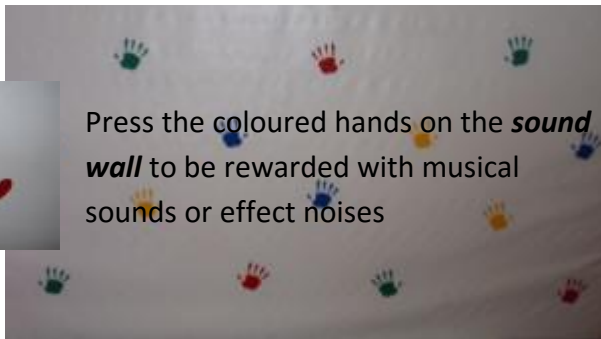

Using sound and light the room can be set up to create both a calm and relaxing atmosphere, and a stimulating and interactive environment.

The **bubble tube** is interactive. Clients can control the bubbles and colours by pressing the buttons. Clients own switches can be used.

The **projector** displays warm abstract colours in a continually changing pattern.

The **fibre optic carpet** and **fibre optic strands** provide shimmering, twinkling array of vibrant lights.

There are also a collection of visual, tactile and auditory toys and resources available to support the interactions and stimulation of clients in the Sensory Room.

Press the coloured hands on the **sound wall** to be rewarded with musical sounds or effect noises

The **Chaos** can be sound activated or set to fill the room with a constantly changing carousel of lights.